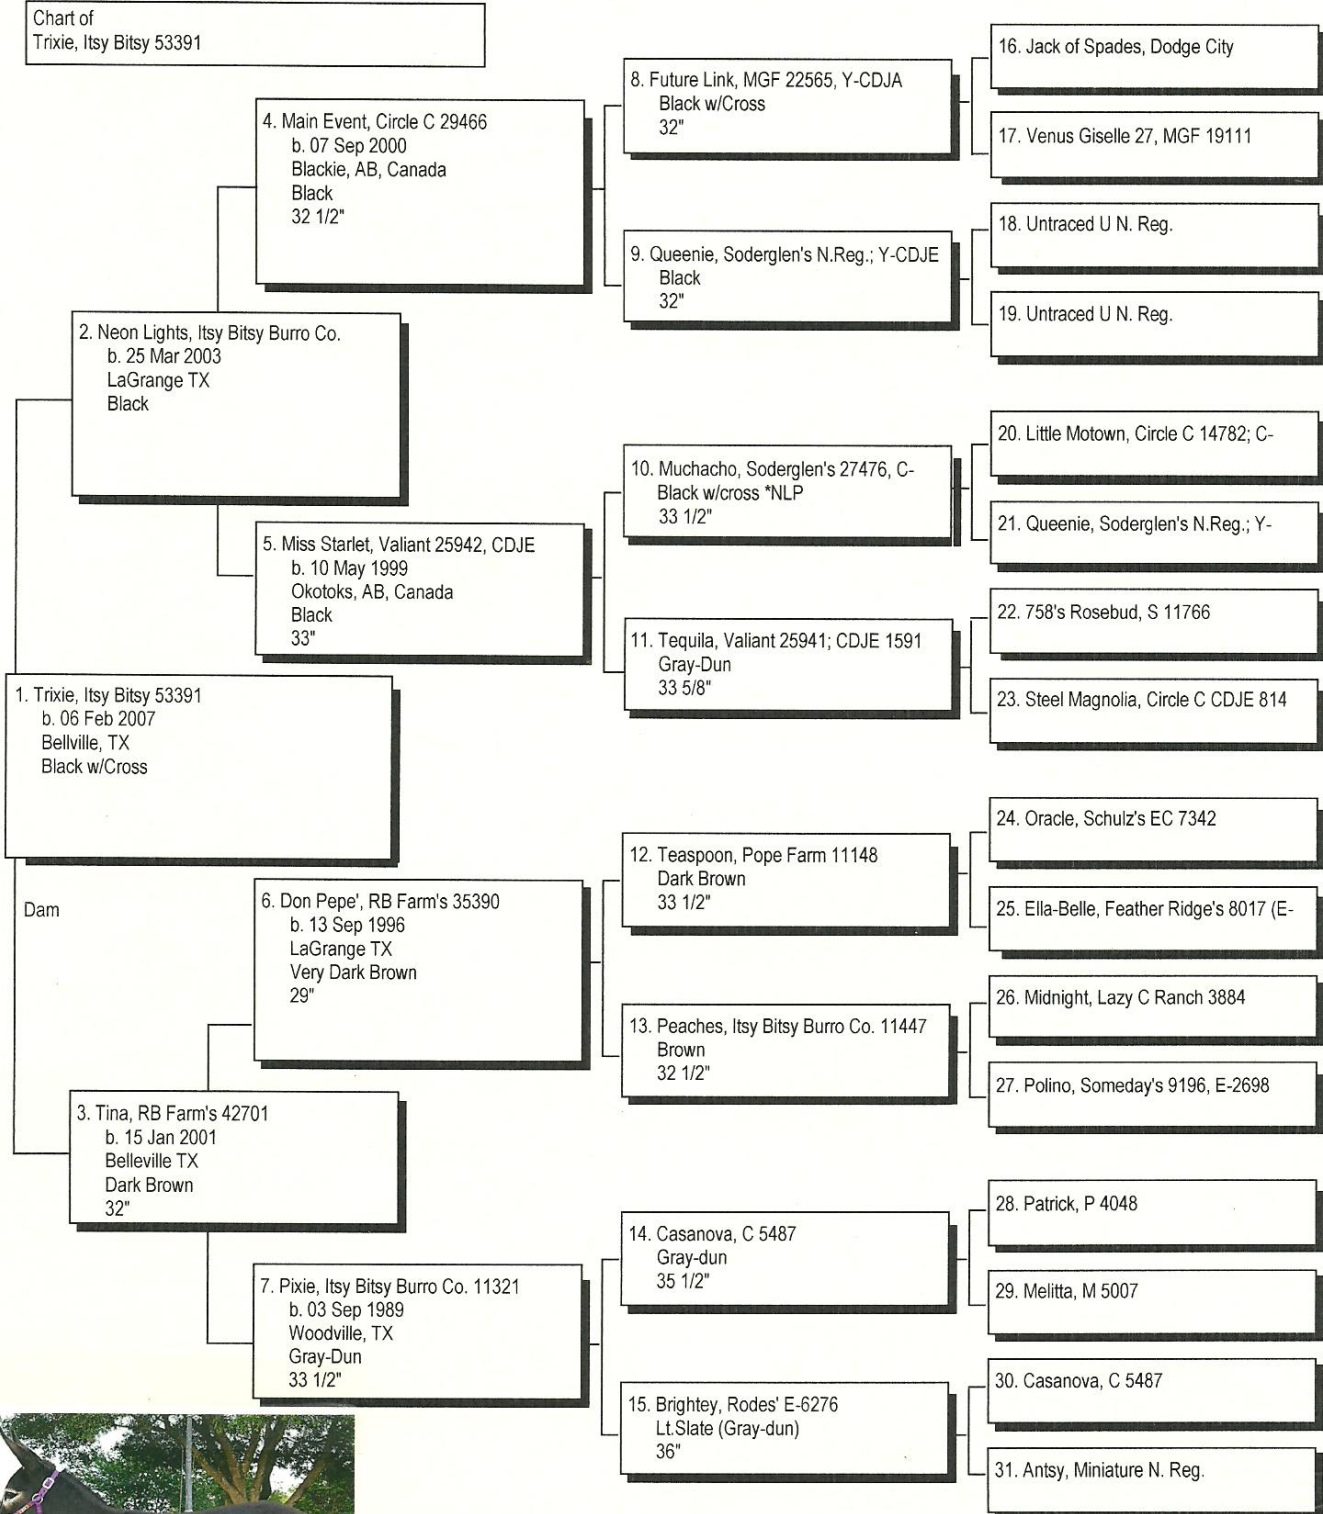

Pedigree

Chart #1

The American Donkey and Mule Society  
 P.O. Box 1210, Lewisville, TX 75067 (972) 219-0781  
 The American Donkey and Mule Society is not responsible  
 for errors in information submitted to the registry.